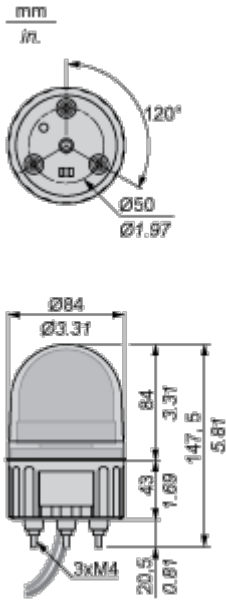

Product datasheet

Specifications

84mm Rotating Mirror Green 24VAC-DC

XVR08B03

! Discontinued

Main

Range Of Product	Harmony XVR
Product Or Component Type	Prewired rotating mirror beacon
Sound Signalling	Without
Device Short Name	XVR
Mounting Diamete	84 mm
Ip Degree Of Protection	IP65 (with accessory) conforming to IEC 60529 IP23 conforming to IEC 60529
[Us] Rated Supply Voltage	24 V AC/DC
Light Source	High luminosity LED, green

Complementary

Material	ABS (acrylonitrile butadiene-styrene): body part PC: globe
Cad Overall Width	84 mm
Cad Overall Depth	84 mm
Net Weight	0.3 kg
Marking	CE
Product Mounting	By 3 M4 screws
Supply Voltage Limits	19...30 V DC 21.6...26.4 V AC
[Uimp] Rated Impulse Withstand Voltage	0.8 kV
Current Consumption	125 mA
Flashing Frequency	2.3 Hz
Clamping Connection Capacity	0.83 mm ²
Awg Gauge	AWG 18
Cable Length	500 mm

China Rohs Regulation [China RoHS declaration](#)

Environmental Disclosure [Product Environmental Profile](#)

Circularity Profile [End of Life Information](#)

Dimensions Drawings

Rotating Mirror Beacon

Dimensions