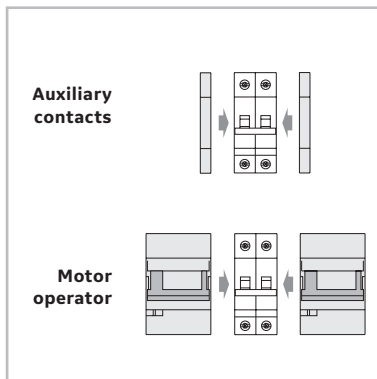

ElfaPlus with UL approvals

Applications

Standards

UL1077
IEC 898-1
IEC 947-2

Approvals / Marking

Add-on devices

EP60 UL (Supplementary protection)

Recognized UL1077 **6kA**
CSA c22.2 No.235
EN/IEC 60898