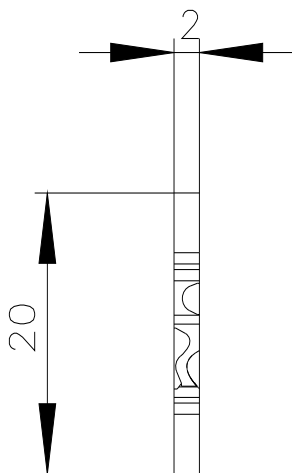

Further information

Information- and Downloadcenter (Catalogs, Brochures,...)

<https://www.siemens.com/ic10>

Industry Mall (Online ordering system)

<https://mall.industry.siemens.com/mall/en/en/Catalog/product?mlfb=3SU1950-0FR80-0AA0>

Cax online generator

<http://support.automation.siemens.com/WW/CAXorder/default.aspx?lang=en&mlfb=3SU1950-0FR80-0AA0>

Service&Support (Manuals, Certificates, Characteristics, FAQs,...)

<https://support.industry.siemens.com/cs/ww/en/ps/3SU1950-0FR80-0AA0>

Image database (product images, 2D dimension drawings, 3D models, device circuit diagrams, EPLAN macros, ...)

<http://www.automation.siemens.com/bilddb/cax_de.aspx?mlfb=3SU1950-0FR80-0AA0&lang=en>

last modified:

4/4/2022