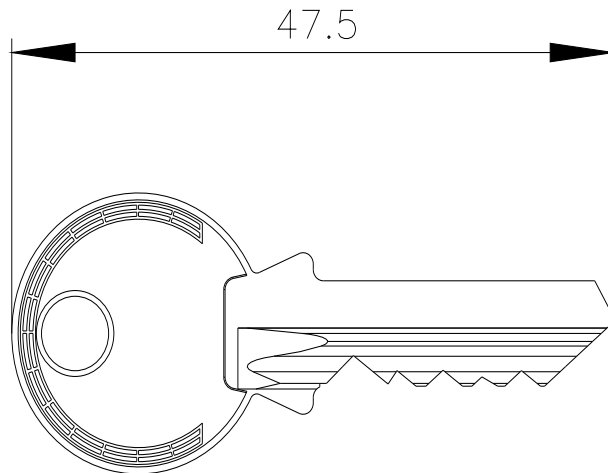

Further information

Information- and Downloadcenter (Catalogs, Brochures,...)

<https://www.siemens.com/ic10>

Industry Mall (Online ordering system)

<https://mall.industry.siemens.com/mall/en/en/Catalog/product?mlfb=3SU1950-0FR80-0AA0>

Cax online generator

<http://support.automation.siemens.com/WW/CAXorder/default.aspx?lang=en&mlfb=3SU1950-0FR80-0AA0>

Service&Support (Manuals, Certificates, Characteristics, FAQs,...)

<https://support.industry.siemens.com/cs/ww/en/ps/3SU1950-0FR80-0AA0>

Image database (product images, 2D dimension drawings, 3D models, device circuit diagrams, EPLAN macros, ...)

<http://www.automation.siemens.com/bilddb/cax_de.aspx?mlfb=3SU1950-0FR80-0AA0&lang=en>

last modified:

4/4/2022