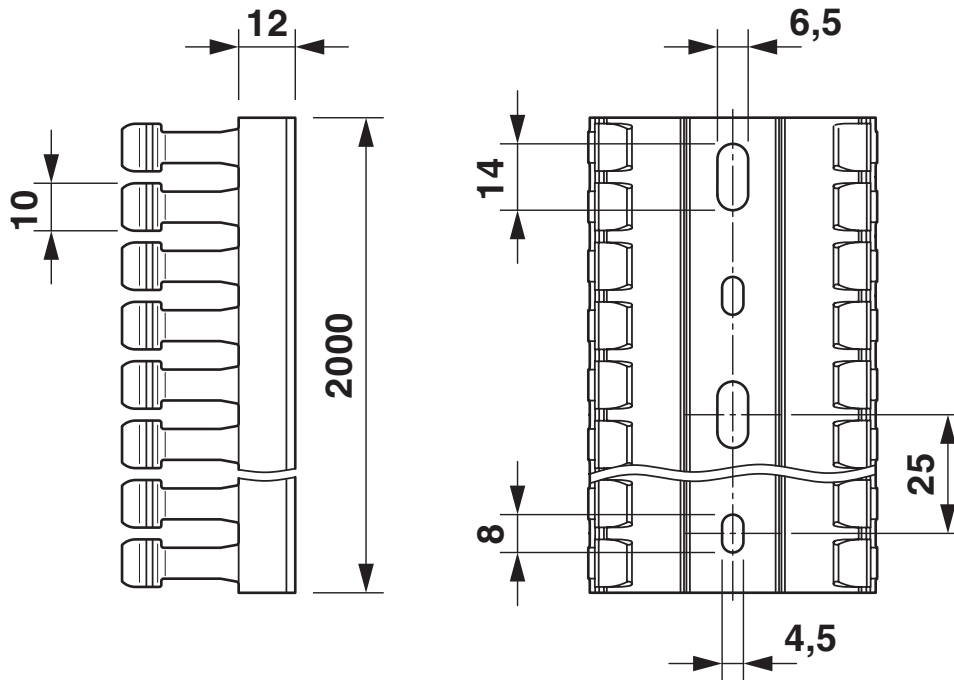

### Dimensions

Dimensional drawing	
Width	30 mm
Height	2000 mm
Depth	40 mm
Length	2000 mm

## Drawings

Dimensional drawing

Base perforation according to DIN EN 50085