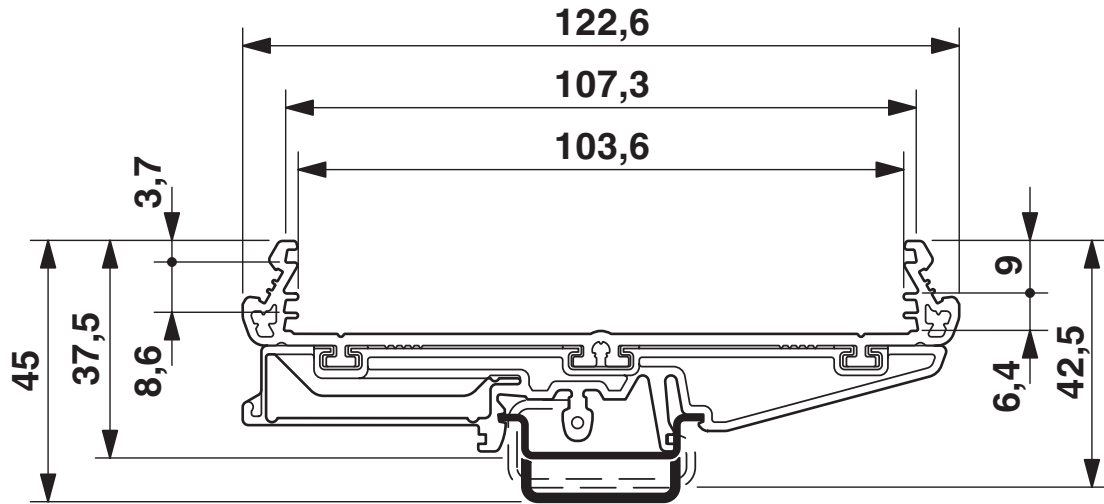

Drawn section panel mounting base, with a constructional width of 108 mm and a fixed length of 235 cm

Commercial data

Item number	2909963
Packing unit	1 pc
Minimum order quantity	1 pc
Note	Made to order (non-returnable)
Product key	ACHDBB
GTIN	4017918419226
Weight per piece (including packing)	1 kg
Weight per piece (excluding packing)	1 kg
Customs tariff number	39162000
Country of origin	DE

Dimensions

Dimensional drawing	
Depth	21.5 mm
Length	235 cm

External dimensions

Profile width (external)	107.5 mm
--------------------------	----------

Internal dimensions

Profile width (internal)	122.6 mm
--------------------------	----------

Material specifications

Color (Housing)	black (RAL 9005)
Housing material	PVC
Surface characteristics	untreated

UM 108-PROFIL 235CM BK - Profile

2909963

<https://www.phoenixcontact.com/pc/products/2909963>

Drawings

Dimensional drawing

UM 108-PROFIL 235CM BK - Profile

2909963

<https://www.phoenixcontact.com/pc/products/2909963>

Classifications

ECLASS

ECLASS-11.0	27182701
ECLASS-13.0	27190601